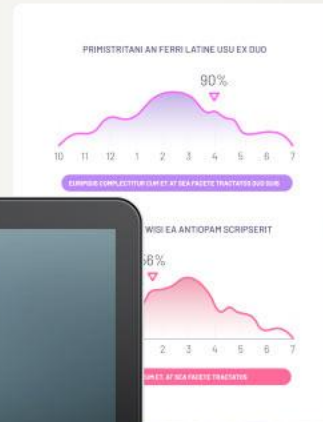

A QUICK GUIDE TO THE SELF SERVICE PORTAL

BARC INDIA'S SELF SERVICE PORTAL (SSP)

provides on-demand access to
**TV VIEWERSHIP &
ADVERTISING REPORTS**

Reports can be customized to the specific requirements of the user

BUY READY TO USE REPORTS IN 4 EASY STEPS

We offer a full range of charts provided
By an experienced and specialized team

Select
Report type

Select Details
& confirm
filters

Pay Online

Get the report
In your inbox in 2-7
business days

EASY TO USE INTERFACE

STANDARD REPORTS AVAILABLE

CHANNEL

Network Performance,
Time Band,
Weekly Monthly Trends,
Genre Analysis

Metrics

Impressions, Reach,
Rat%, ATS, Relative Share

PROGRAM

Program Performance,
Live Sports,
Competition Performance,
Episode Level Data,
Genre Analysis